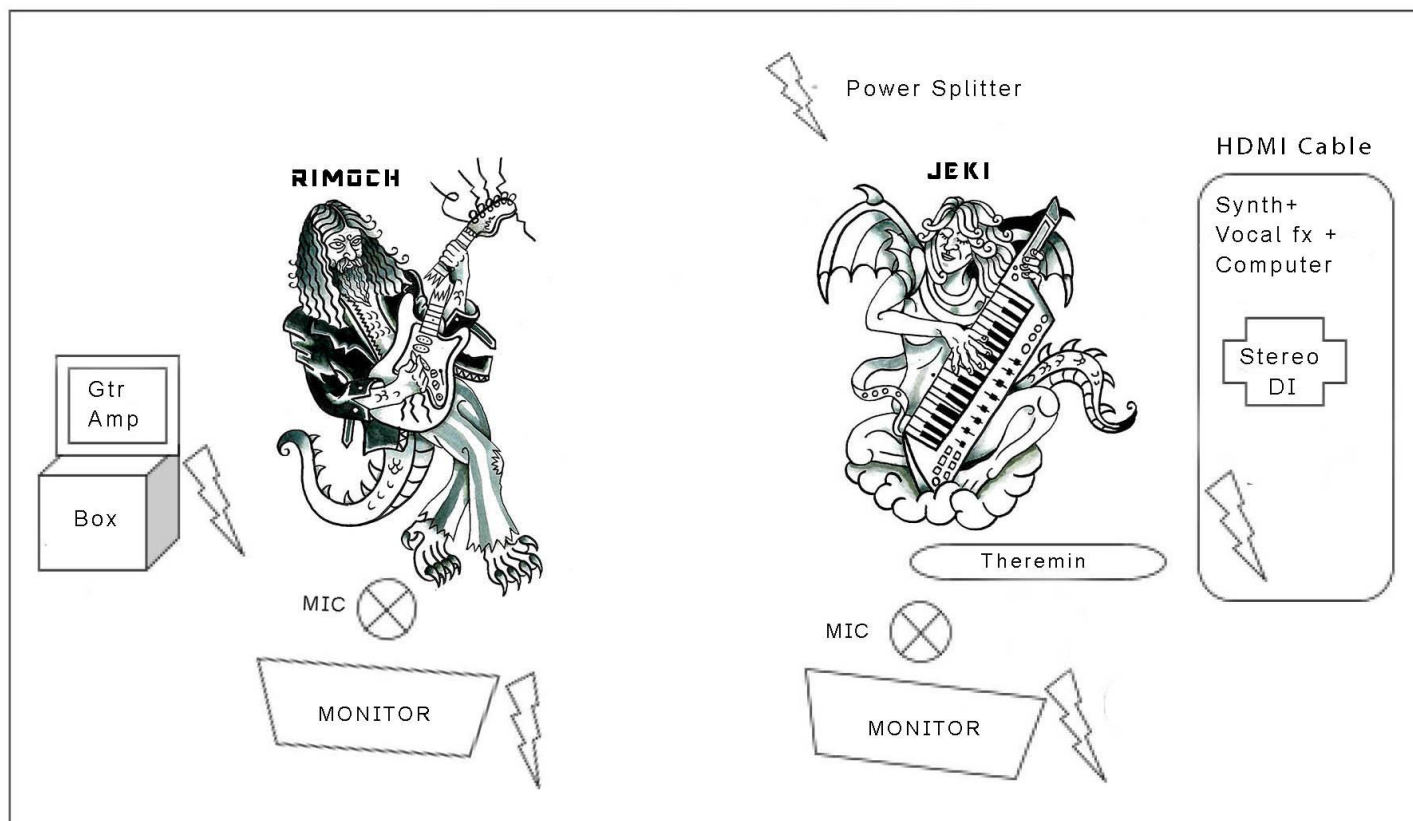

Rimojeki Tech-Rider 2022

Stage plot

Accommodation

Sleeping - Double bed

Food - Jeki - Vegan - Vegetables - based food with some rice is great.

If possible a spicy sauce/ fresh chilly on the side.

Rimoch - Not Vegan, Meat (not pork)

/Fish

Back Stage:

A room to change clothes with a mirror.

Warm water for the tea, mineral water, and bottled water for the stage.

Alcohol: Pastis / Long Drink W Vodka / Whisky

Thanks!